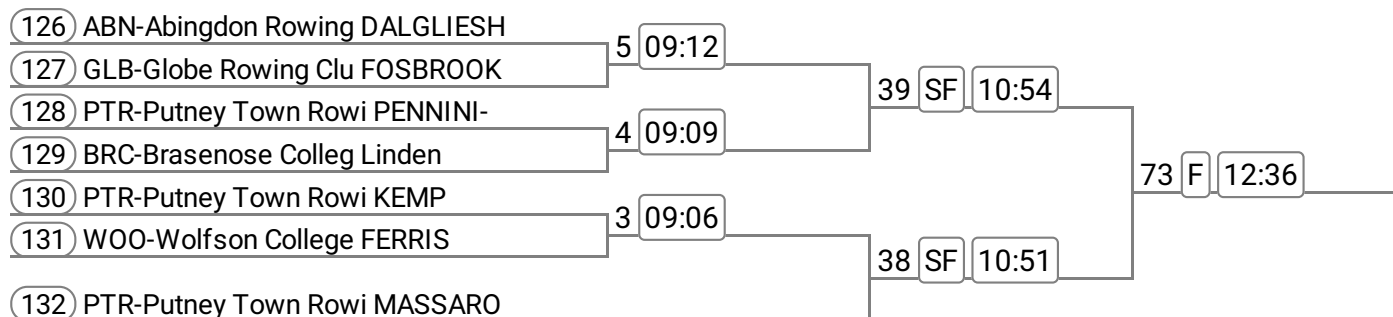

Division: Morning Division

Event: 1 - Op 8+ **Band 1**

Event: 2 - Op 8+ **Band 2**

Event: 3 - Op 2- **Band 1**

Division: Morning Division

Event: 4 - Op 2- **Band 2**

Event: 5 - Op 1x **Band 1**

Event: 6 - Op 1x **Band 2**

Division: Morning Division

Event: 7 - Op 1x **Band 3**

Event: 8 - Op 1x **Band 4**

Event: 9 - Op 1x **Band 5**

Division: Morning Division

Event: 10 - W 8+

Event: 11 - W 2-

Event: 12 - W 1x **Band 1**