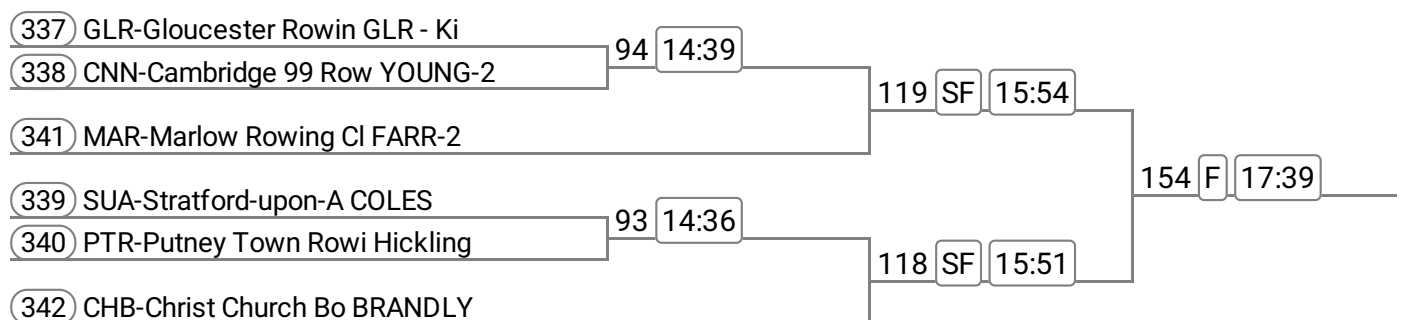

113	FAL-Falcon Rowing Cl SMITH (E	72	SF	12:33		
114	MAR-Marlow Rowing Cl BUCKERID				90	F 13:27
115	ABN-Abingdon Rowing ETXALUZE					

Division: Afternoon Division

Event: 19 - Op 4+ **Band 1**

Event: 20 - Op 4+ **Band 2**

Event: 21 - Op 4+ **Band 3**

Division: Afternoon Division

Event: 22 - Op 4+ **Band 4**

Event: 23 - Op 4x- **Band 1**

Event: 24 - Op 4x- **Band 2**

Event: 25 - Op 2x **Band 1**

Division: Afternoon Division

Event: 26 - Op 2x **Band 2**

Event: 27 - W 4+

Event: 28 - W 2x **Band 1**

Division: Afternoon Division

Event: 29 - W 2x **Band 2**

Event: 30 - Mx 8+

Event: 31 - Op MasA 1x

Event: 32 - Op MasB/C 1x

Division: Afternoon Division