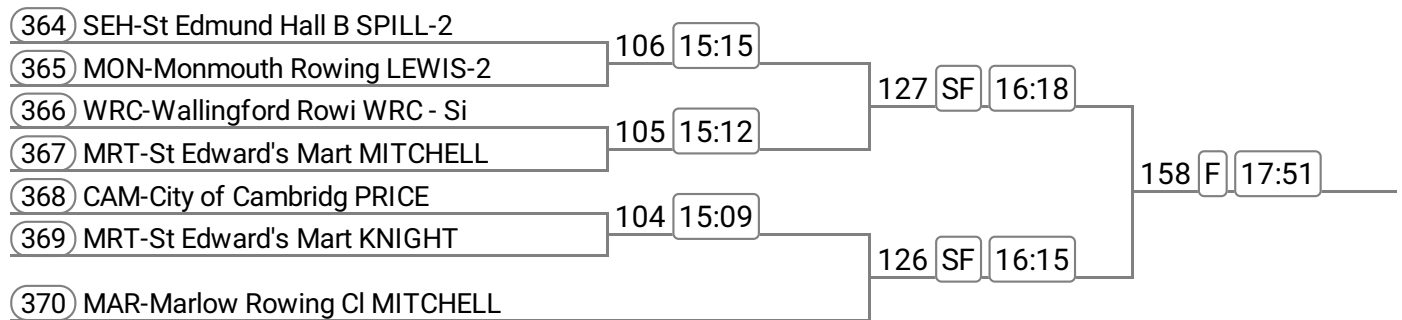

Event: 13 - W 1x **Band 2**

Division: Morning Division

Event: 14 - Mx 2x

Event: 15 - Op MasC/D 4+

Event: 16 - Op MasC/D 2x

Event: 17 - W MasA/B 2x

Division: Morning Division

Event: 18 - W MasC/D/E 2x

113	FAL-Falcon Rowing Cl SMITH (E	72	SF	12:33		
114	MAR-Marlow Rowing Cl BUCKERID				90	F 13:27
115	ABN-Abingdon Rowing ETXALUZE					

Division: Afternoon Division

Event: 19 - Op 4+ **Band 1**

Event: 20 - Op 4+ **Band 2**