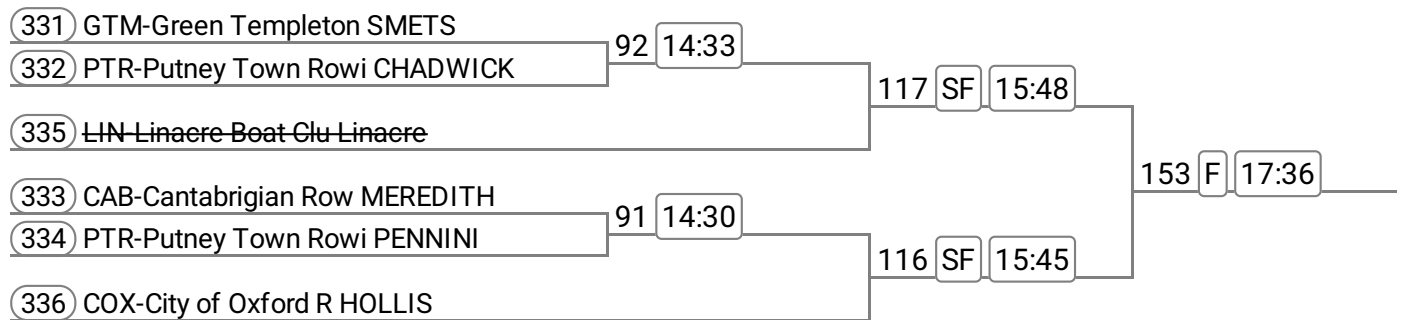

113	FAL-Falcon Rowing Cl SMITH (E	72	SF	12:33		
114	MAR-Marlow Rowing Cl BUCKERID				90	F 13:27
115	ABN-Abingdon Rowing ETXALUZE					

Division: Afternoon Division

Event: 19 - Op 4+ **Band 1**

Event: 20 - Op 4+ **Band 2**

Event: 21 - Op 4+ **Band 3**

Division: Afternoon Division

Event: 22 - Op 4+ **Band 4**

Event: 23 - Op 4x- **Band 1**

Event: 24 - Op 4x- **Band 2**

Event: 25 - Op 2x **Band 1**

Division: Afternoon Division

Event: 26 - Op 2x **Band 2**

Event: 27 - W 4+

Event: 28 - W 2x **Band 1**

Division: Afternoon Division

Event: 29 - W 2x **Band 2**

Event: 30 - Mx 8+

Event: 31 - Op MasA 1x

Event: 32 - Op MasB/C 1x

Division: Afternoon Division