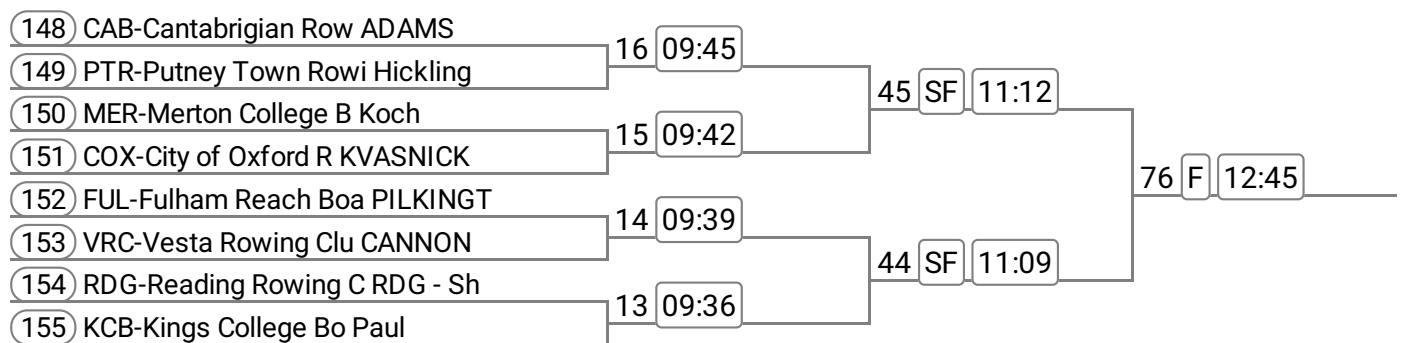

Division: Morning Division

Event: 1 - Op 8+ **Band 1**

Event: 2 - Op 8+ **Band 2**

Event: 3 - Op 2- **Band 1**

Division: Morning Division

Event: 4 - Op 2- **Band 2**

Event: 5 - Op 1x **Band 1**

Event: 6 - Op 1x **Band 2**

Division: Morning Division

Event: 7 - Op 1x **Band 3**

Event: 8 - Op 1x **Band 4**

Event: 9 - Op 1x **Band 5**

Division: Morning Division

Event: 10 - W 8+

Event: 11 - W 2-

Event: 12 - W 1x **Band 1**