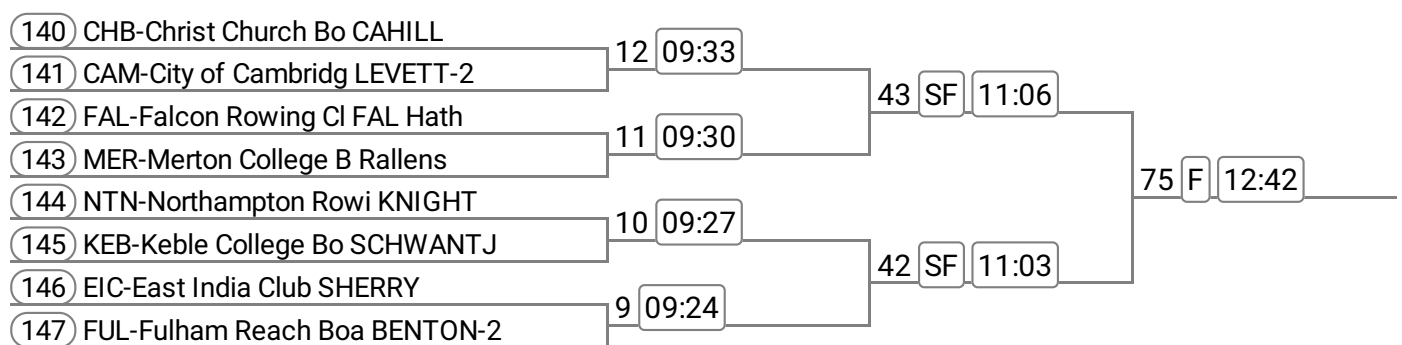

Division: Morning Division

Event: 1 - Op 8+ **Band 1**

Event: 2 - Op 8+ **Band 2**

Event: 3 - Op 2- **Band 1**

Division: Morning Division

Event: 4 - Op 2- **Band 2**

Event: 5 - Op 1x **Band 1**

Event: 6 - Op 1x **Band 2**

Division: Morning Division

Event: 7 - Op 1x **Band 3**

Event: 8 - Op 1x **Band 4**

Event: 9 - Op 1x **Band 5**

Division: Morning Division

Event: 10 - W 8+

Event: 11 - W 2-

Event: 12 - W 1x **Band 1**