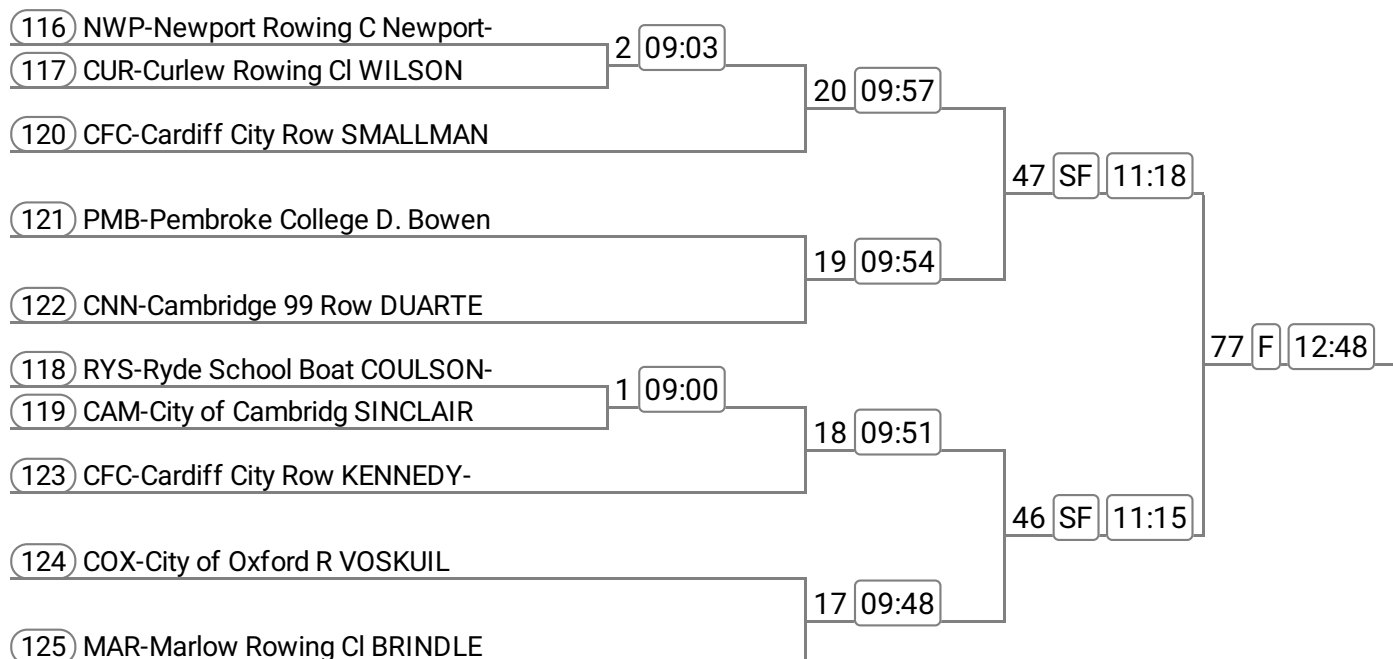

Division: Morning Division

Event: 1 - Op 8+ **Band 1**

Event: 2 - Op 8+ **Band 2**

Event: 3 - Op 2- **Band 1**

Division: Morning Division

Event: 4 - Op 2- **Band 2**

Event: 5 - Op 1x **Band 1**

Event: 6 - Op 1x **Band 2**

Division: Morning Division

Event: 7 - Op 1x **Band 3**

Event: 8 - Op 1x **Band 4**

Event: 9 - Op 1x **Band 5**

Division: Morning Division

Event: 10 - W 8+

Event: 11 - W 2-

Event: 12 - W 1x **Band 1**