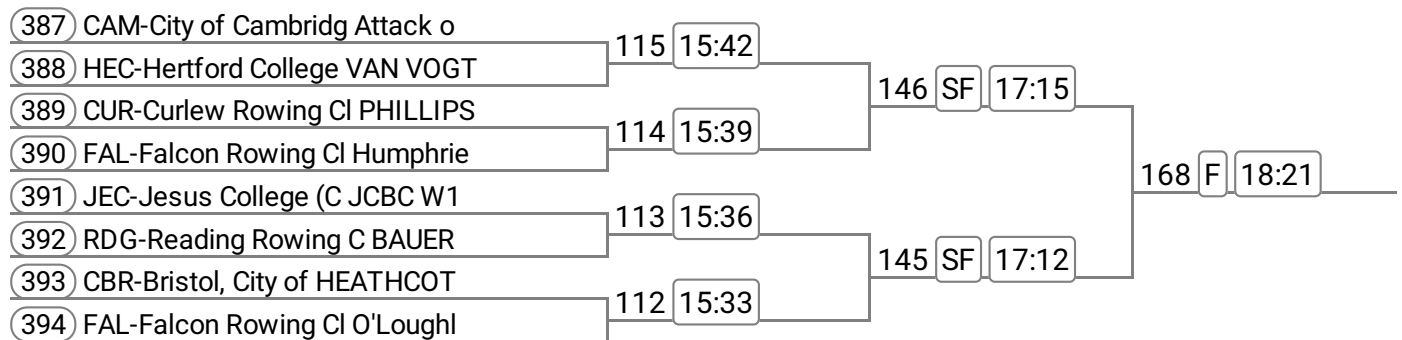

113	FAL-Falcon Rowing Cl SMITH (E	72	SF	12:33		
114	MAR-Marlow Rowing Cl BUCKERID				90	F 13:27
115	ABN-Abingdon Rowing ETXALUZE					

Division: Afternoon Division

Event: 19 - Op 4+ **Band 1**

Event: 20 - Op 4+ **Band 2**

Event: 21 - Op 4+ **Band 3**

Division: Afternoon Division

Event: 22 - Op 4+ **Band 4**

Event: 23 - Op 4x- **Band 1**

Event: 24 - Op 4x- **Band 2**

Event: 25 - Op 2x **Band 1**

Division: Afternoon Division

Event: 26 - Op 2x **Band 2**

Event: 27 - W 4+

Event: 28 - W 2x **Band 1**

Division: Afternoon Division

Event: 29 - W 2x **Band 2**

Event: 30 - Mx 8+

Event: 31 - Op MasA 1x

Event: 32 - Op MasB/C 1x

Division: Afternoon Division