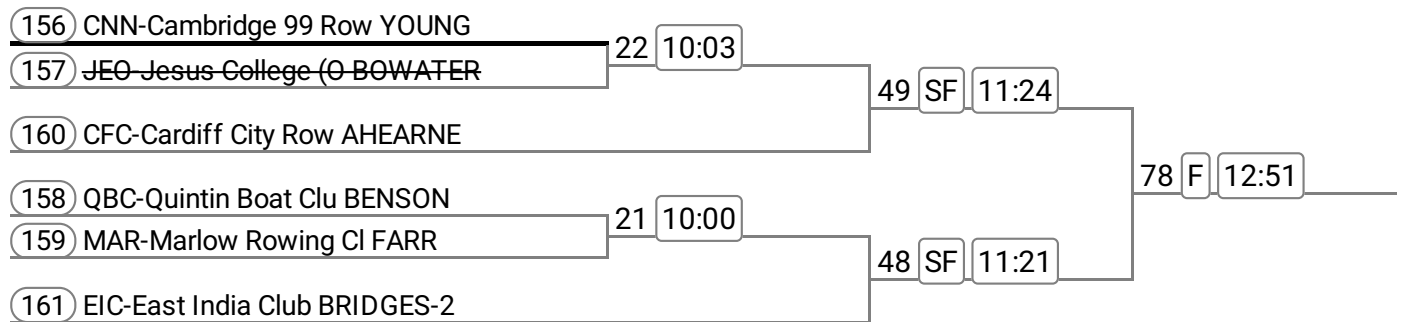

Division: Morning Division

Event: 1 - Op 8+ **Band 1**

Event: 2 - Op 8+ **Band 2**

Event: 3 - Op 2- **Band 1**

Division: Morning Division

Event: 4 - Op 2- **Band 2**

Event: 5 - Op 1x **Band 1**

Event: 6 - Op 1x **Band 2**

Division: Morning Division

Event: 7 - Op 1x **Band 3**

Event: 8 - Op 1x **Band 4**

Event: 9 - Op 1x **Band 5**

Division: Morning Division

Event: 10 - W 8+

Event: 11 - W 2-

Event: 12 - W 1x **Band 1**