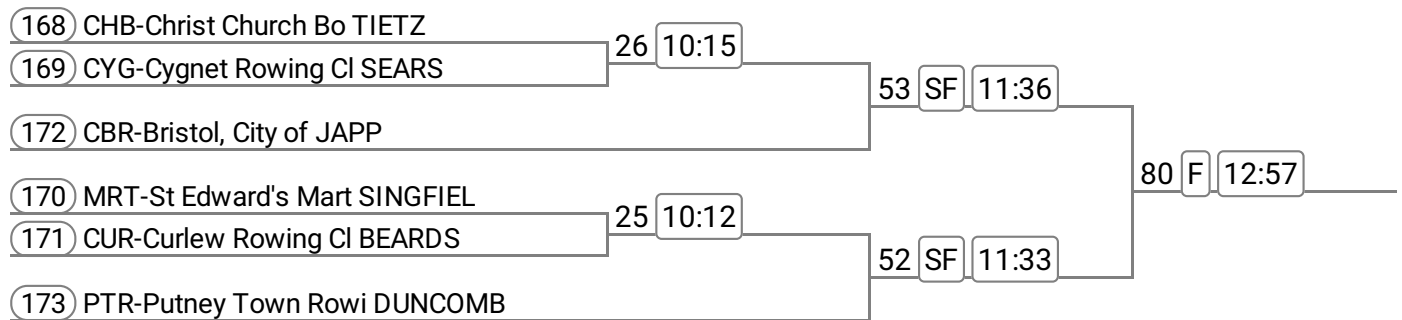

Division: Morning Division

Event: 1 - Op 8+ **Band 1**

Event: 2 - Op 8+ **Band 2**

Event: 3 - Op 2- **Band 1**

Division: Morning Division

Event: 4 - Op 2- **Band 2**

Event: 5 - Op 1x **Band 1**

Event: 6 - Op 1x **Band 2**

Division: Morning Division

Event: 7 - Op 1x **Band 3**

Event: 8 - Op 1x **Band 4**

Event: 9 - Op 1x **Band 5**

Division: Morning Division

Event: 10 - W 8+

Event: 11 - W 2-

Event: 12 - W 1x **Band 1**