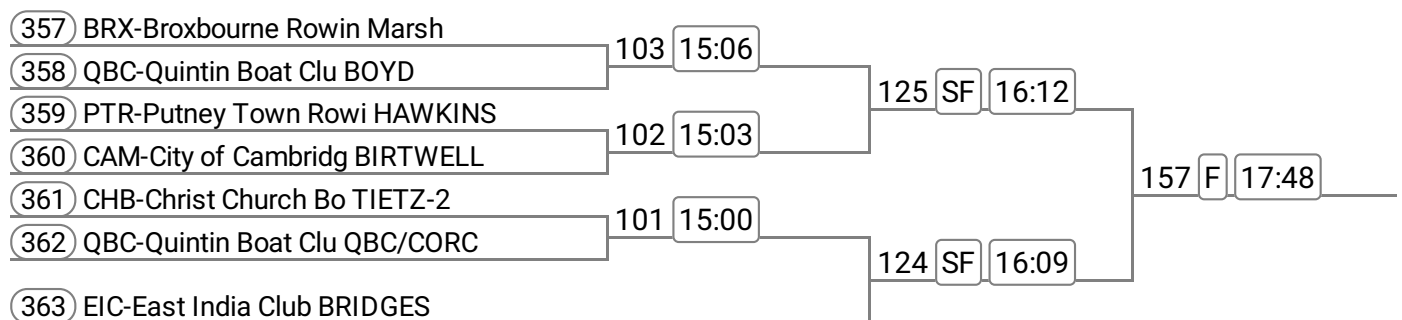

Event: 13 - W 1x **Band 2**

Division: Morning Division

Event: 14 - Mx 2x

Event: 15 - Op MasC/D 4+

Event: 16 - Op MasC/D 2x

Event: 17 - W MasA/B 2x

Division: Morning Division

Event: 18 - W MasC/D/E 2x

113	FAL-Falcon Rowing Cl SMITH (E	72	SF	12:33		
114	MAR-Marlow Rowing Cl BUCKERID				90	F 13:27
115	ABN-Abingdon Rowing ETXALUZE					

Division: Afternoon Division

Event: 19 - Op 4+ **Band 1**

Event: 20 - Op 4+ **Band 2**