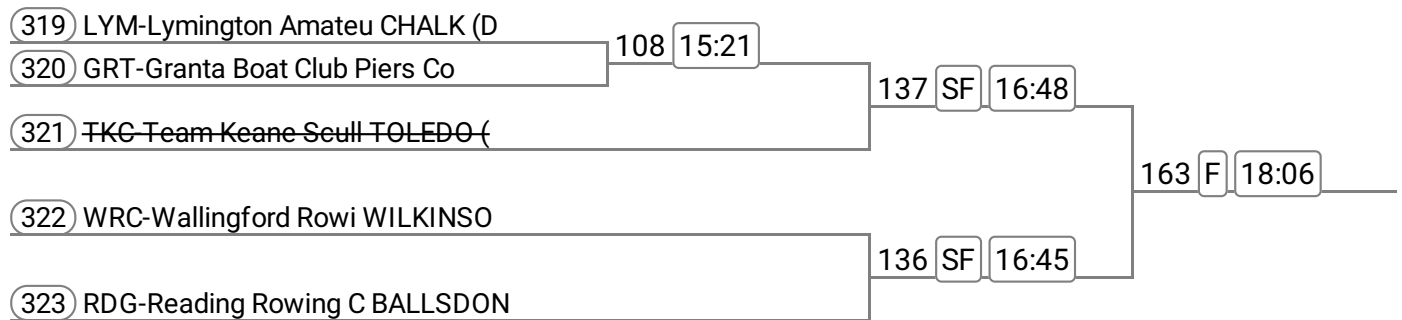

Event: 27 - W 4+

Event: 28 - W 2x **Band 1**

Division: Afternoon Division

Event: 29 - W 2x **Band 2**

Event: 30 - Mx 8+

Event: 31 - Op MasA 1x

Event: 32 - Op MasB/C 1x

Division: Afternoon Division

Event: 33 - Op MasD/E 1x

Event: 34 - W MasA/B 1x

Event: 35 - W MasC/D 1x

Event: 36 - Mx MasB/C/D 2x

Event: 37 - W J18 2x

Division: Afternoon Division

Event: 38 - W J16 2x